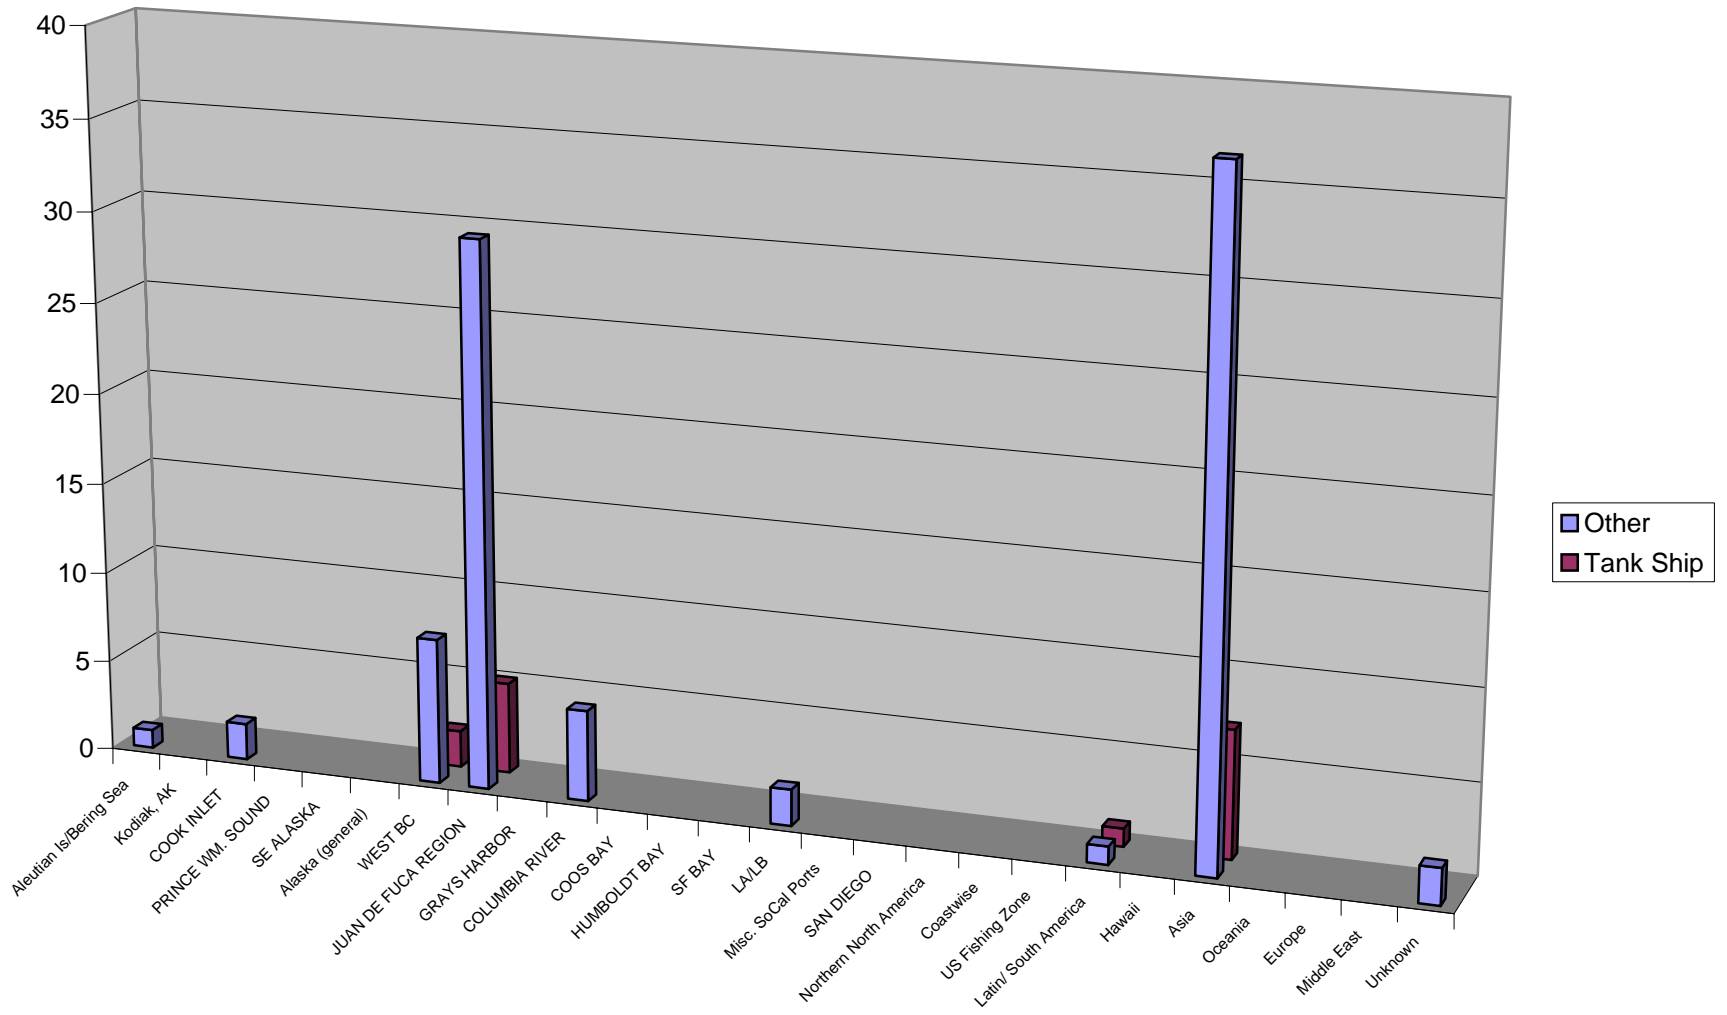

West BC - Arrivals by Vessel Type

Southeast Alaska - Arrivals by Vessel Type