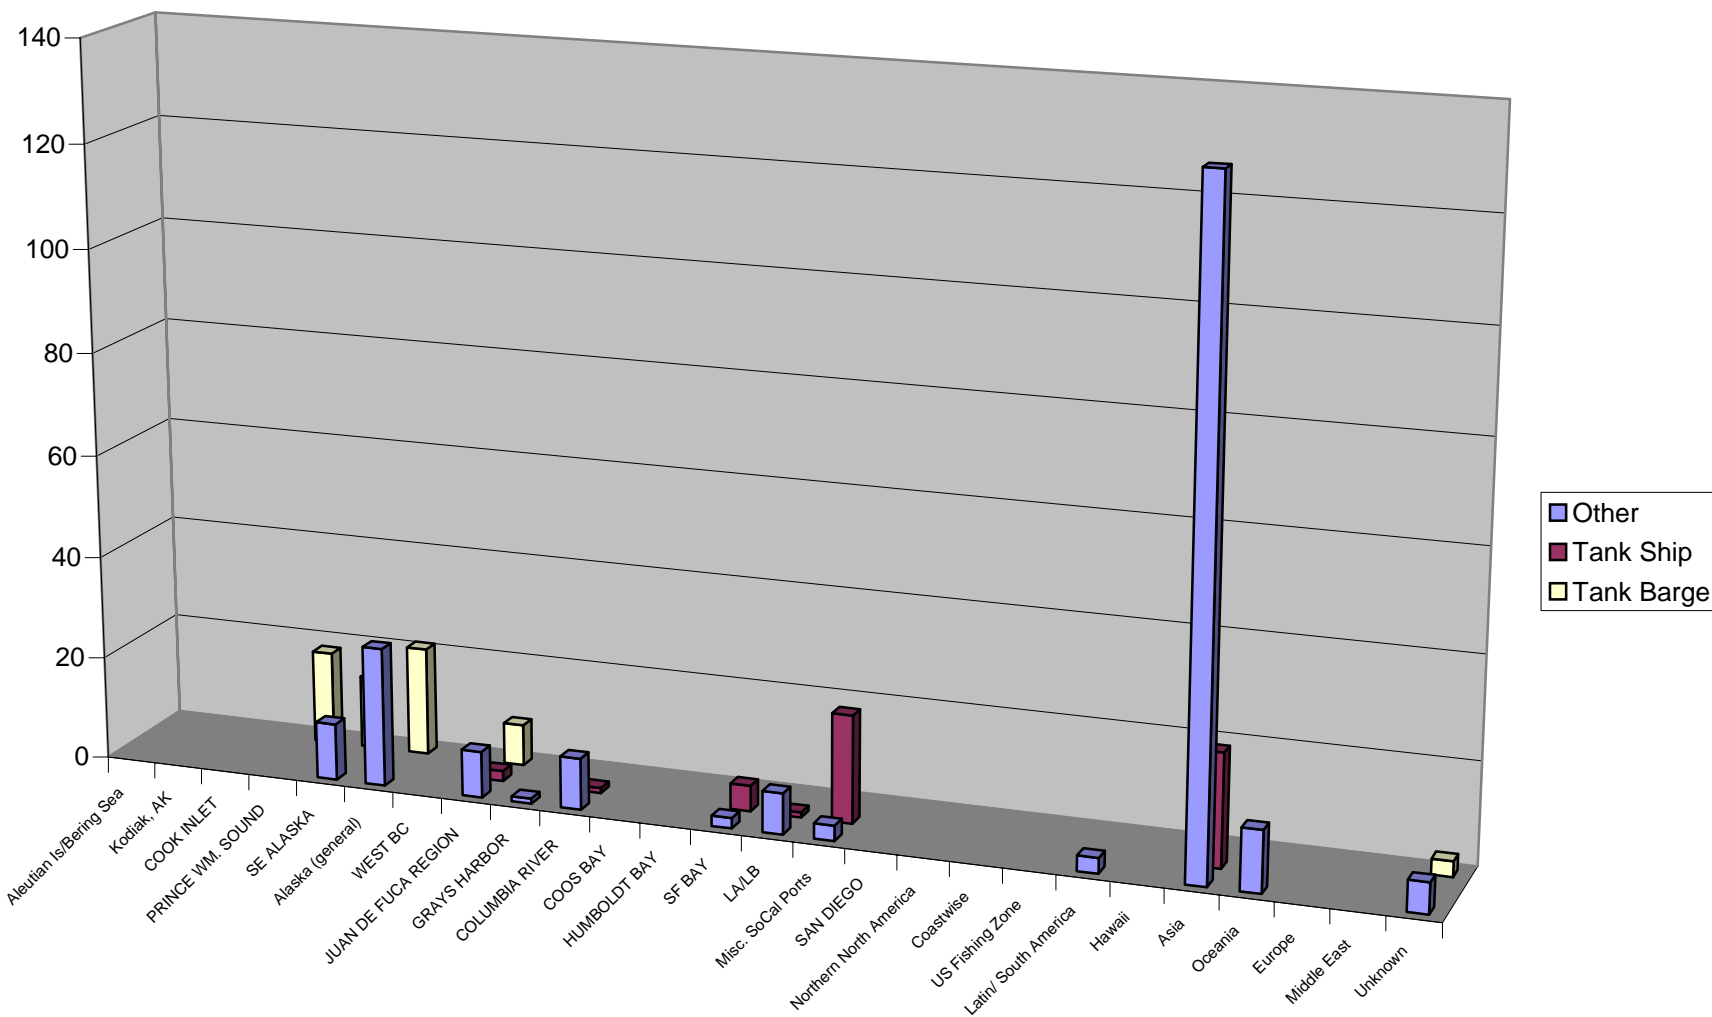

Strait of Juan de Fuca - Arrivals by Vessel Type

West BC - Arrivals by Vessel Type