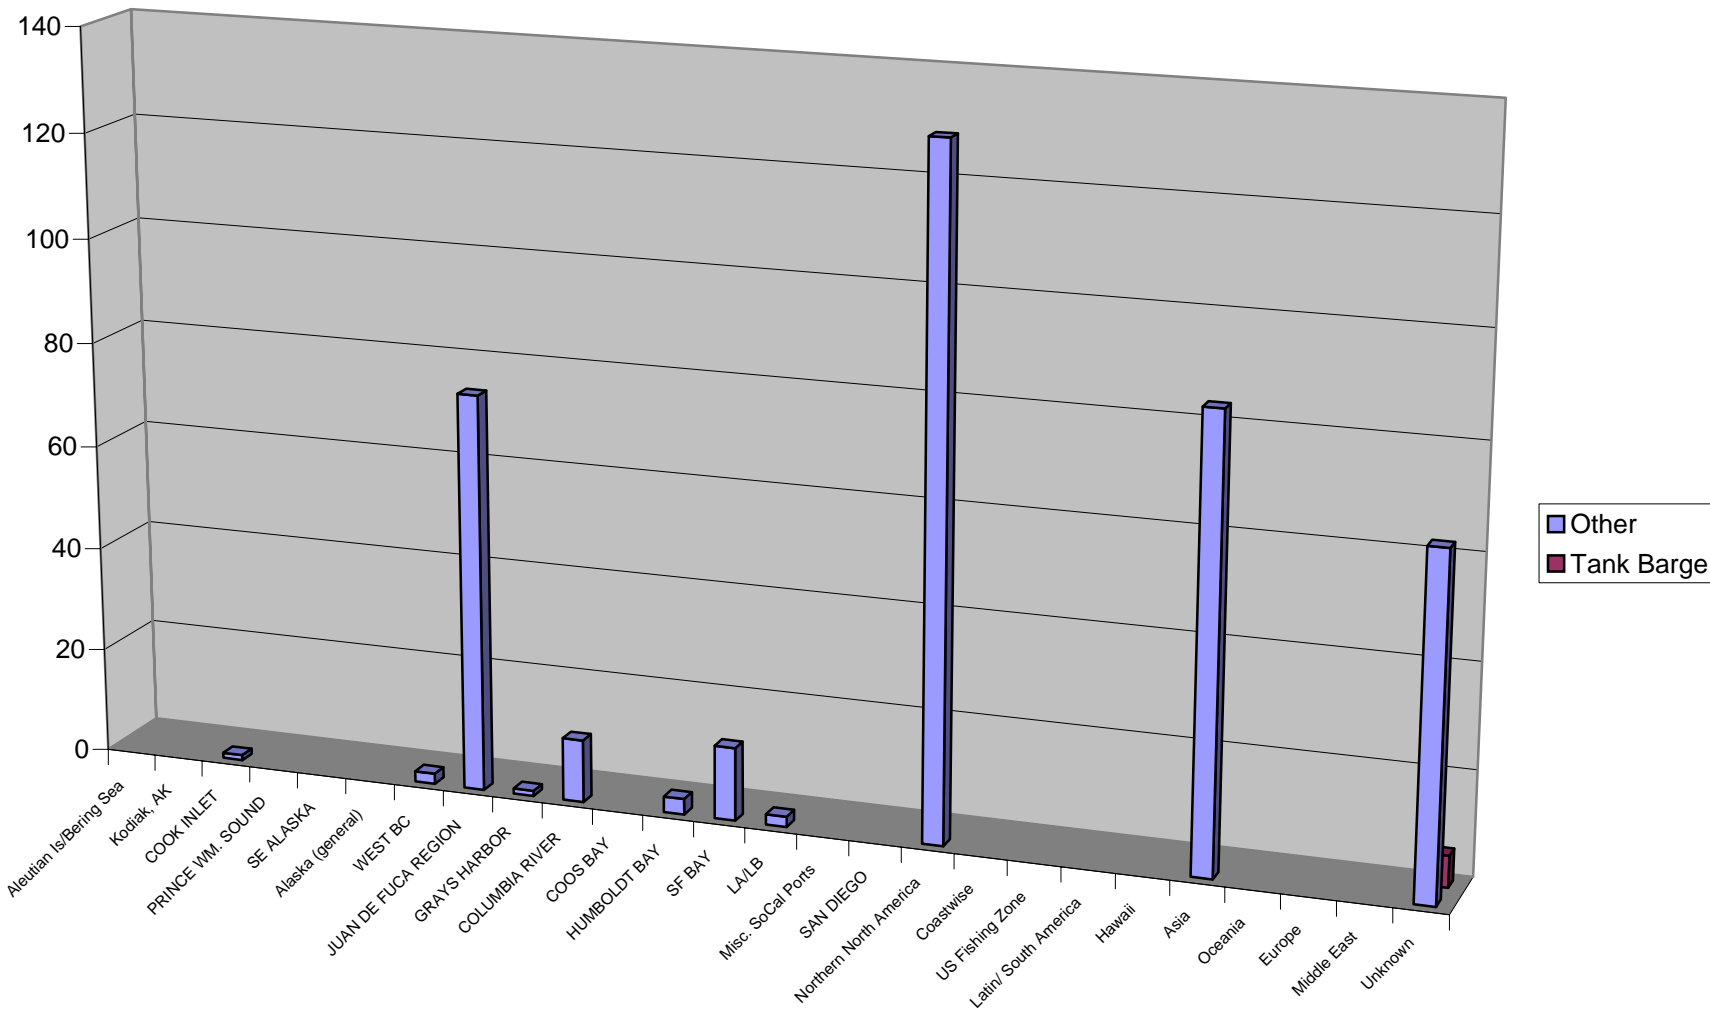

Humboldt Bay - Arrivals by Vessel Type

Coos Bay - Arrivals by Vessel Type