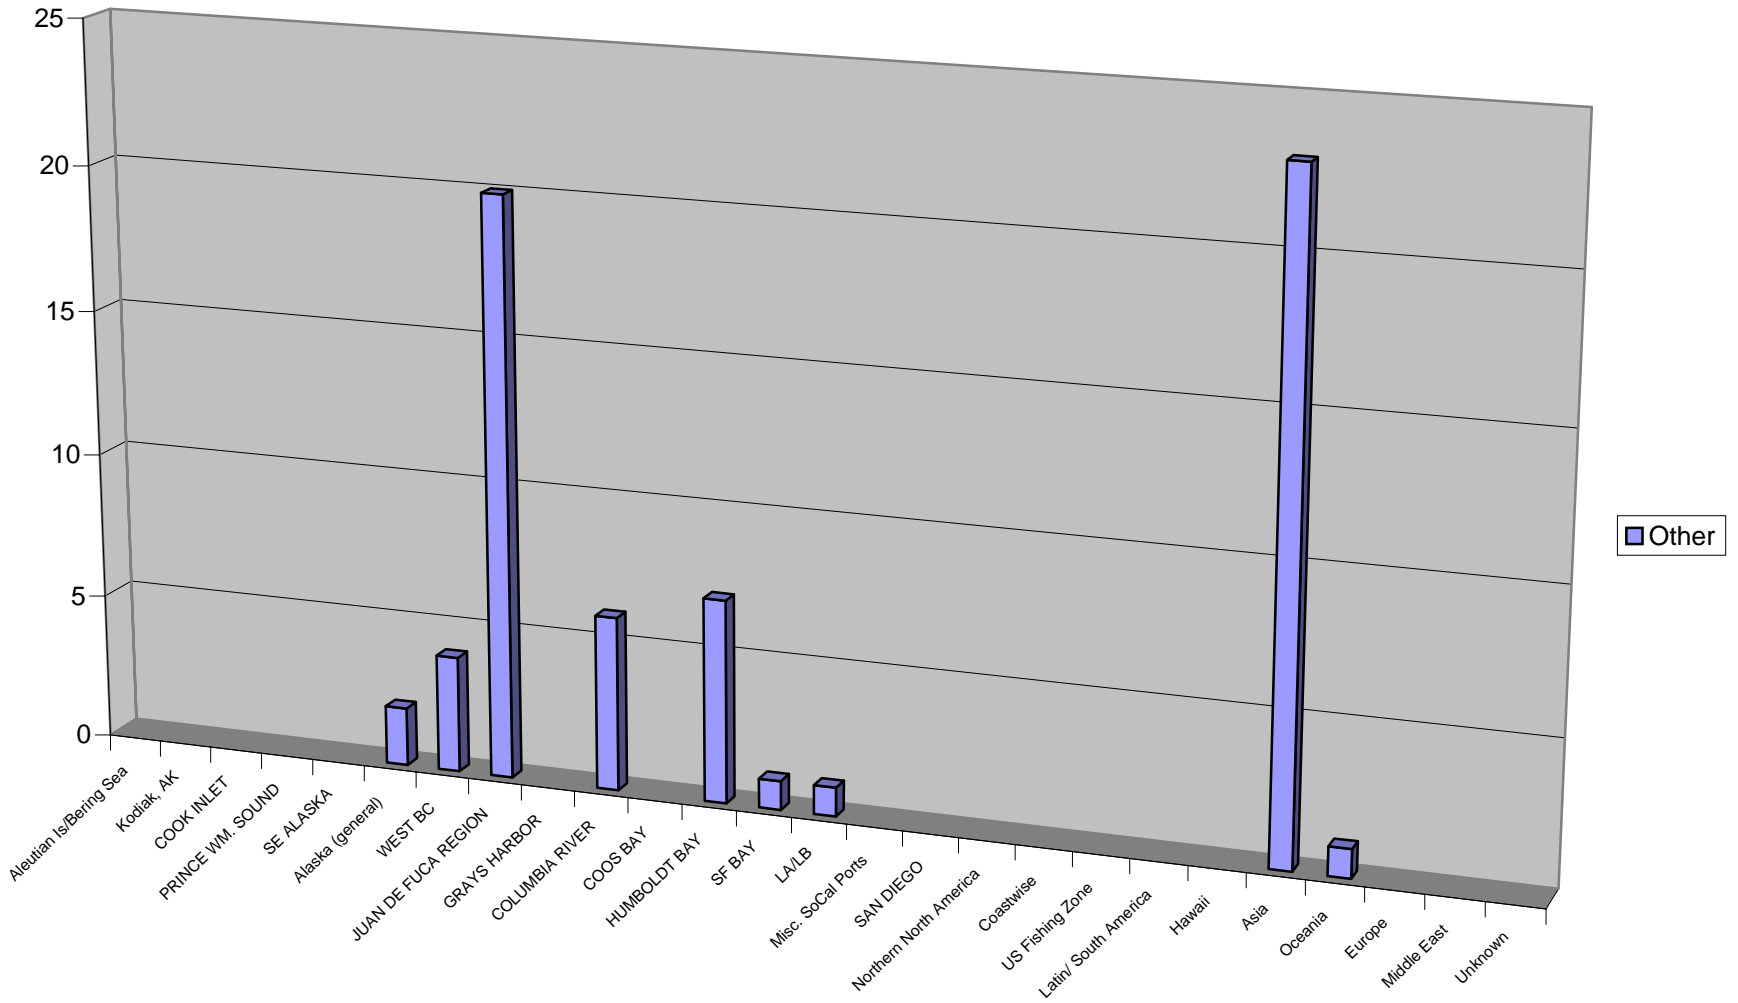

### Southeast Alaska - Arrivals by Vessel Type

West BC - Arrivals by Vessel Type

**Strait of Juan de Fuca - Arrivals by Vessel Type**

### Grays Harbor - Arrivals by Vessel Type

Columbia River - Arrivals by Vessel Type