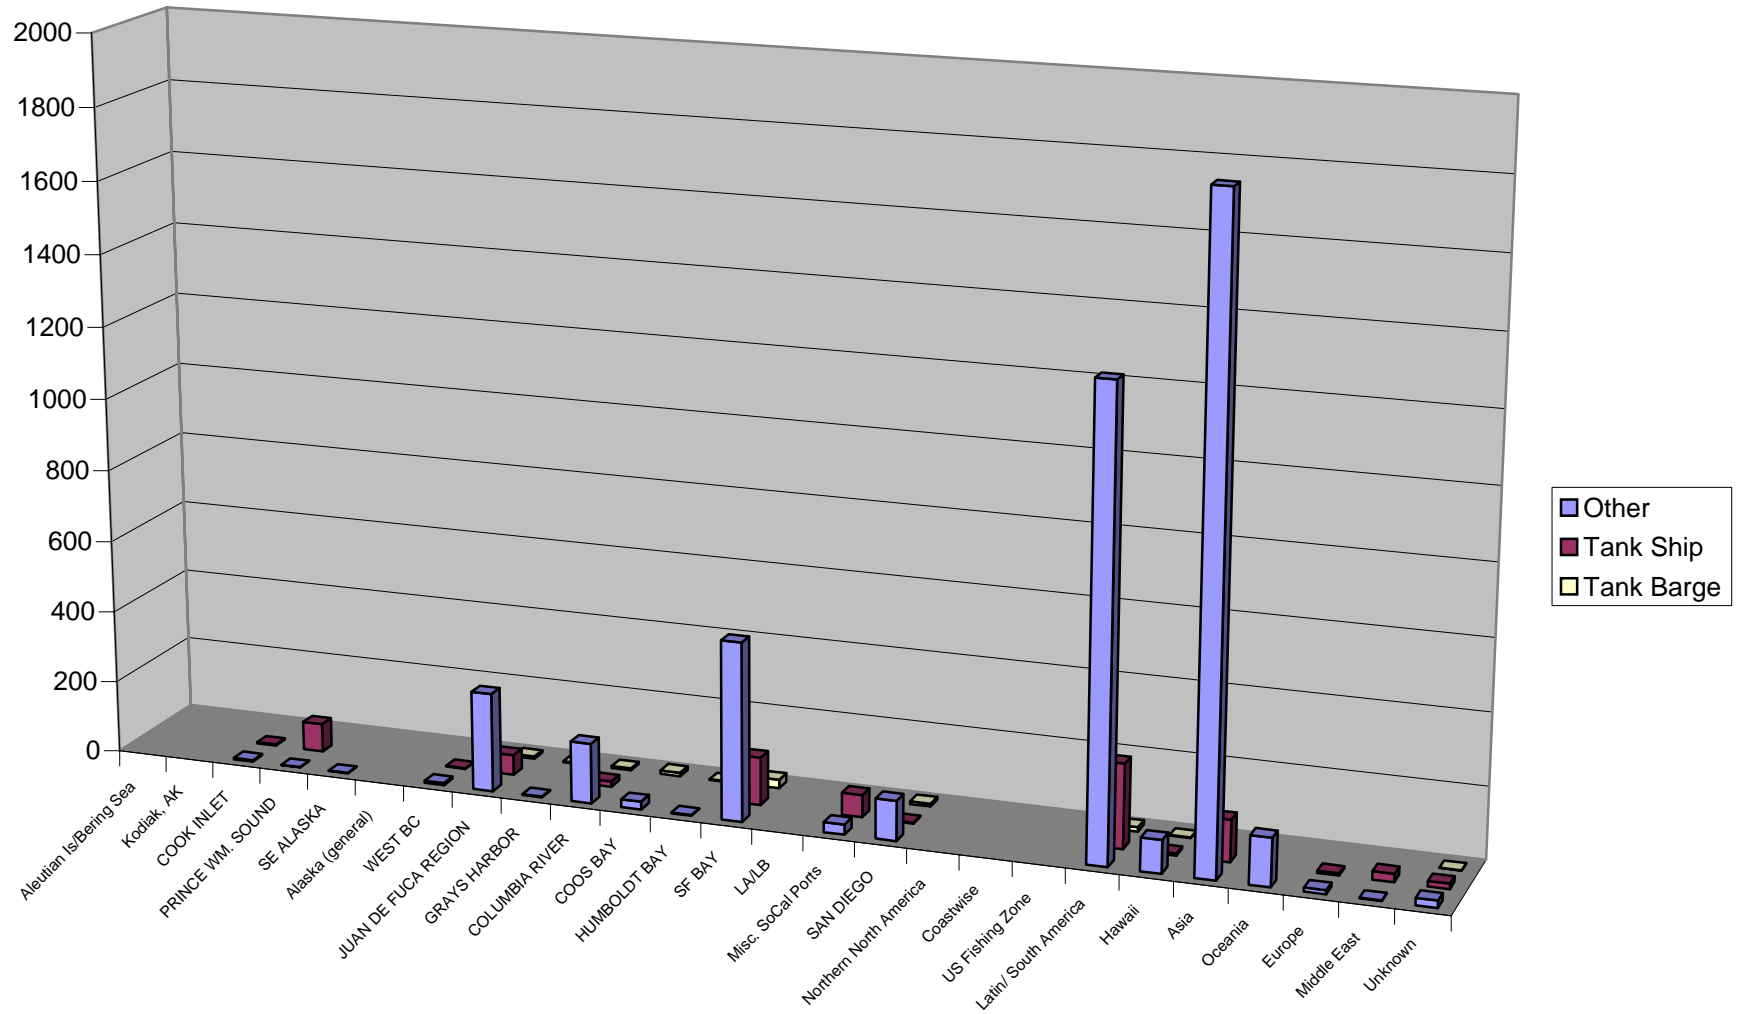

Los Angeles/Long Beach - Arrivals by Vessel Type