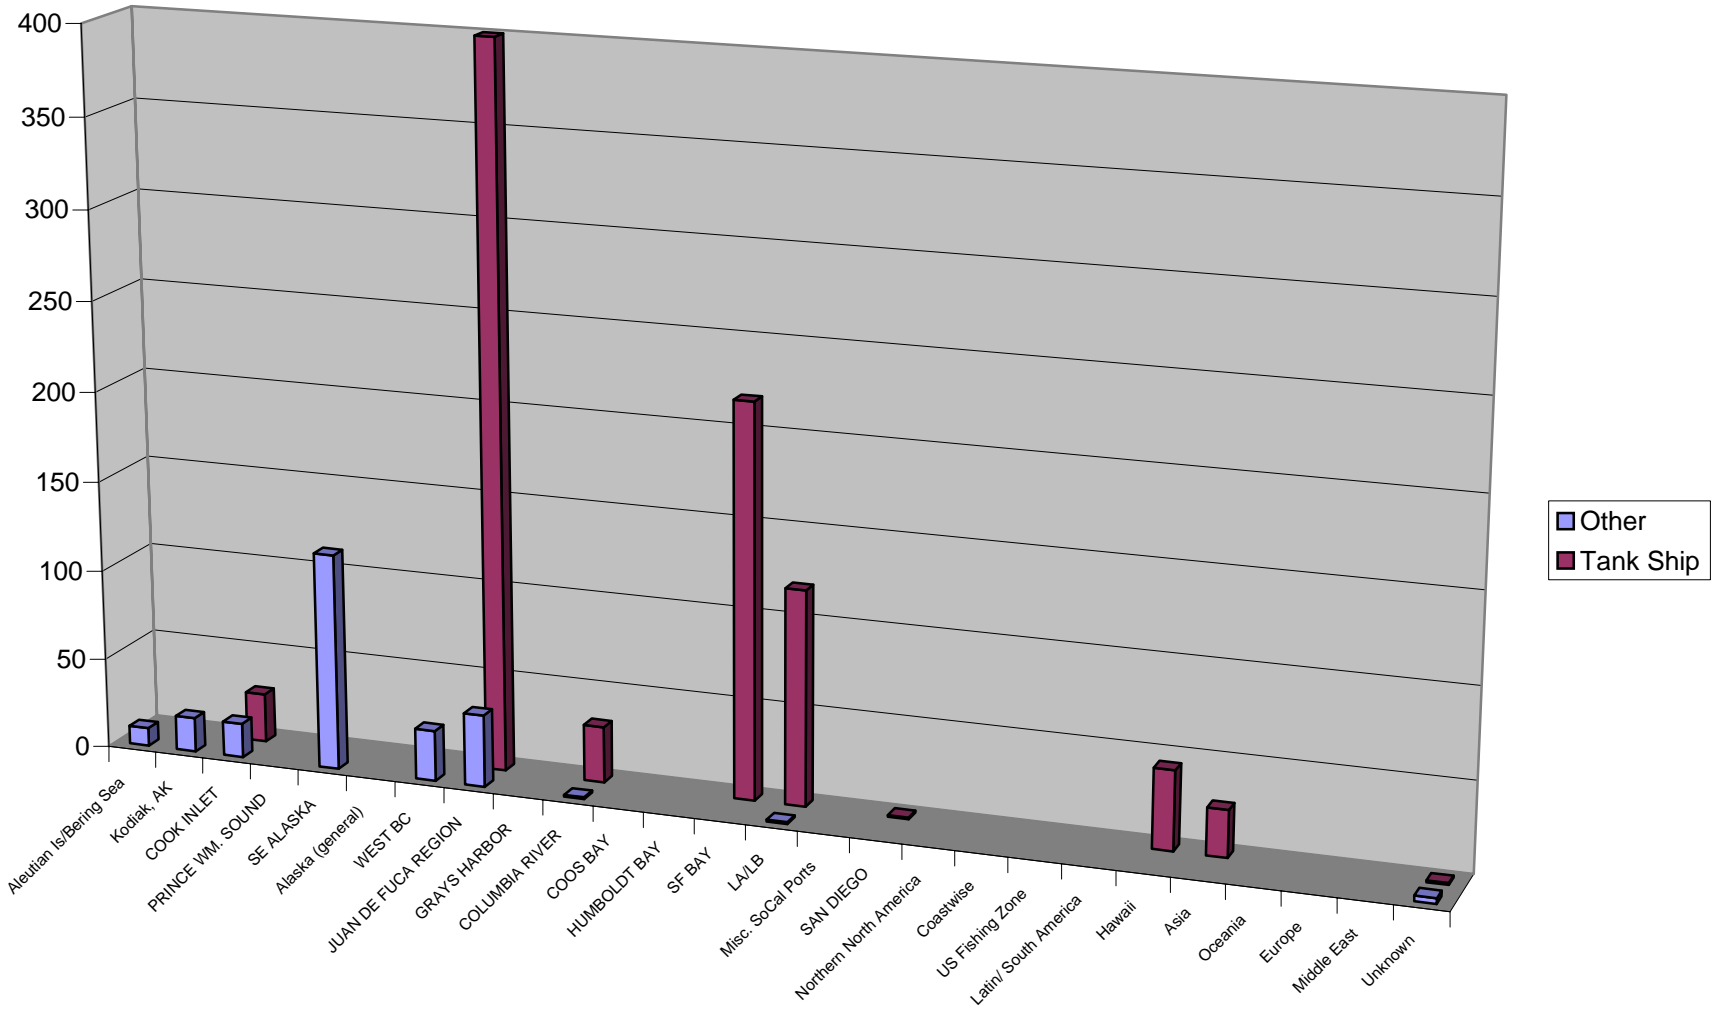

Prince William Sound - Arrivals by Vessel Type