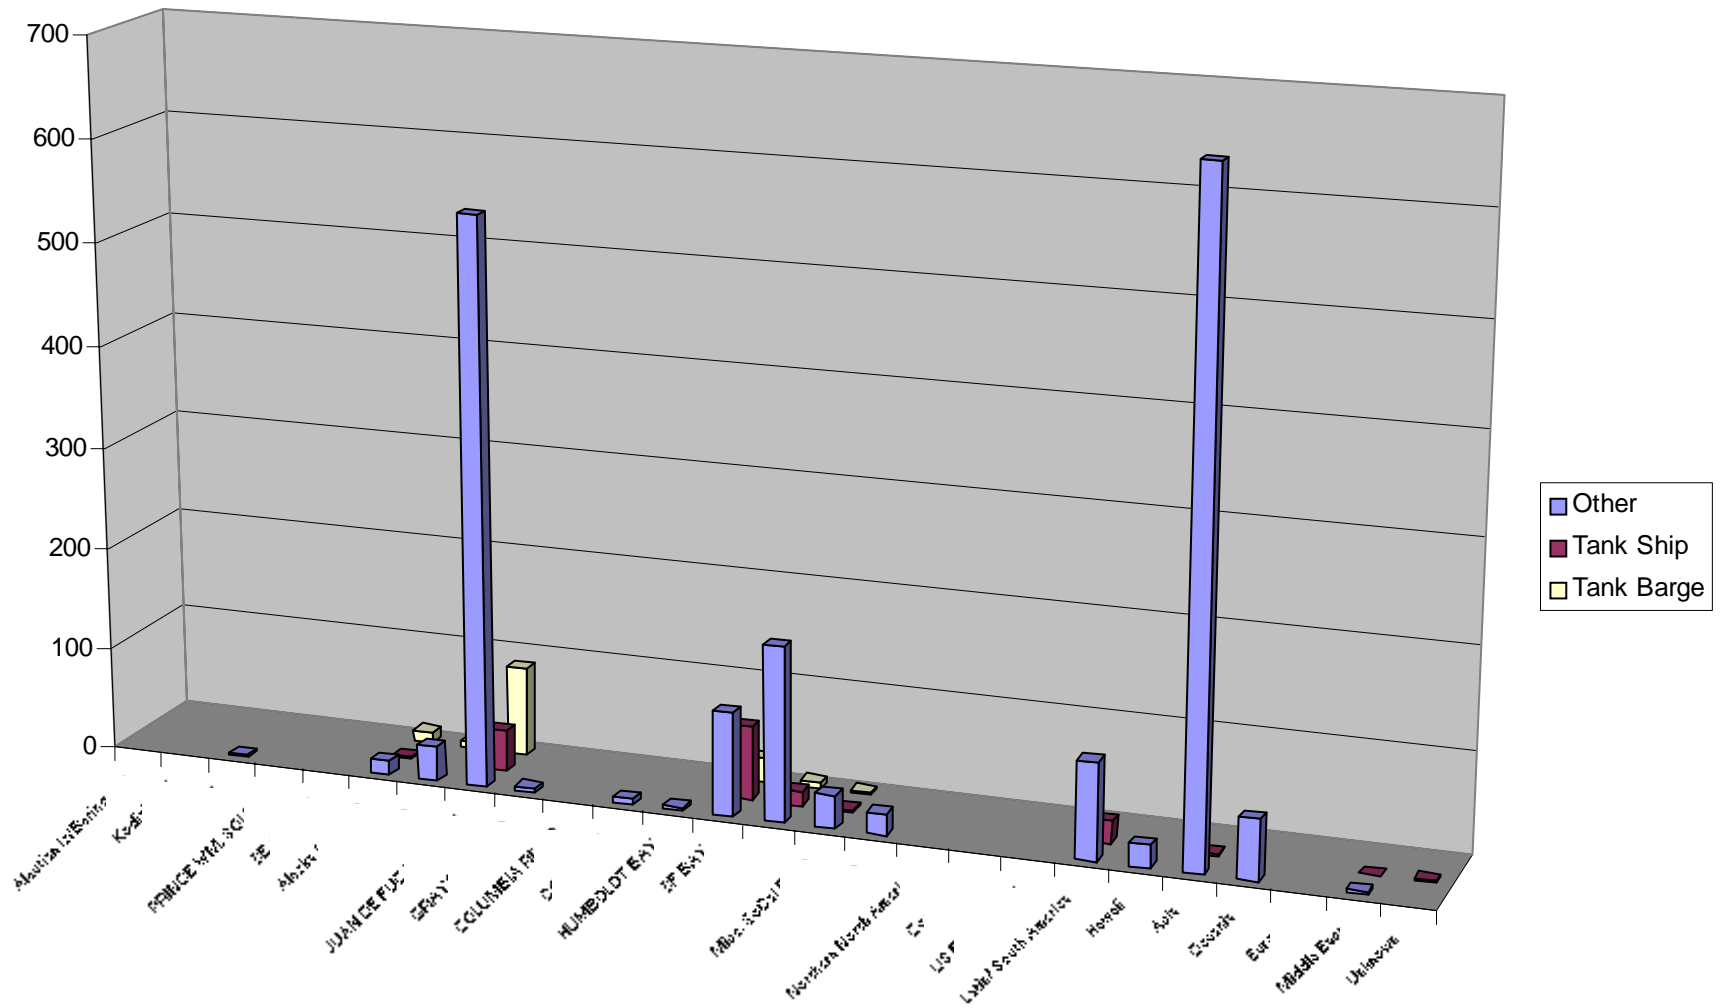

### Southeast Alaska - Arrivals by Vessel Type

West BC - Arrivals by Vessel Type

**Strait of Juan de Fuca - Arrivals by Vessel Type**

### Grays Harbor - Arrivals by Vessel Type

Columbia River - Arrivals by Vessel Type