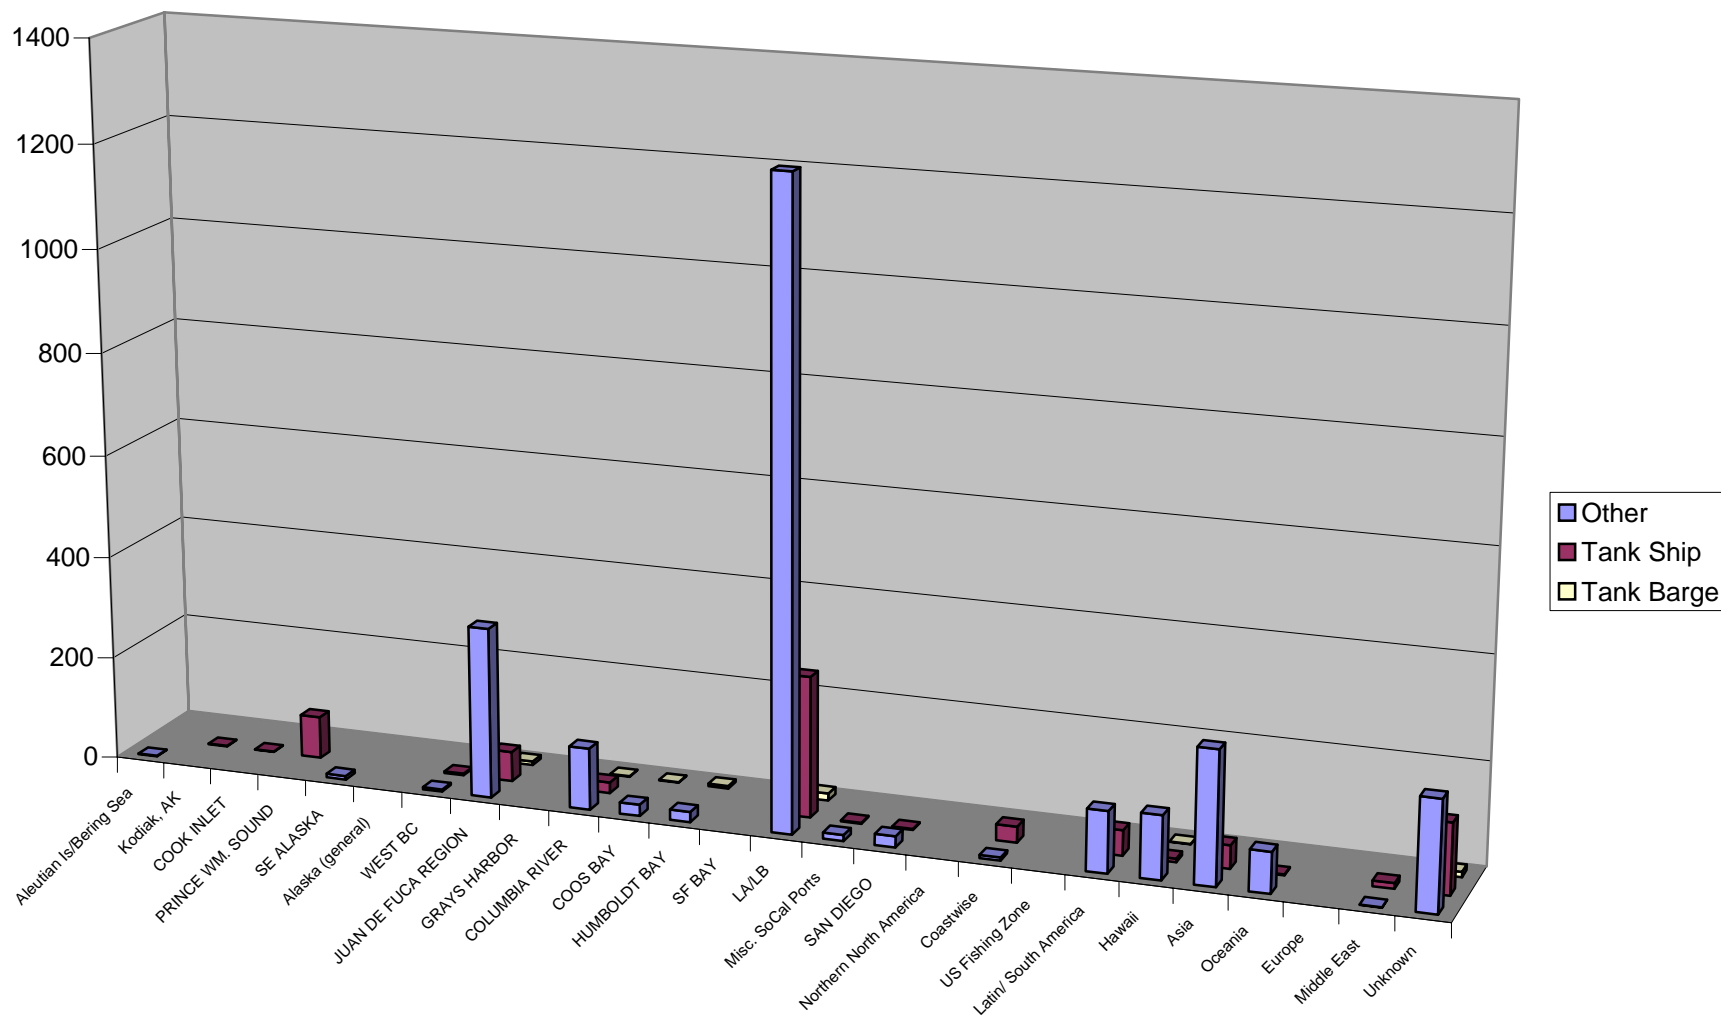

Los Angeles/Long Beach - Arrivals by Vessel Type

San Francisco Bay