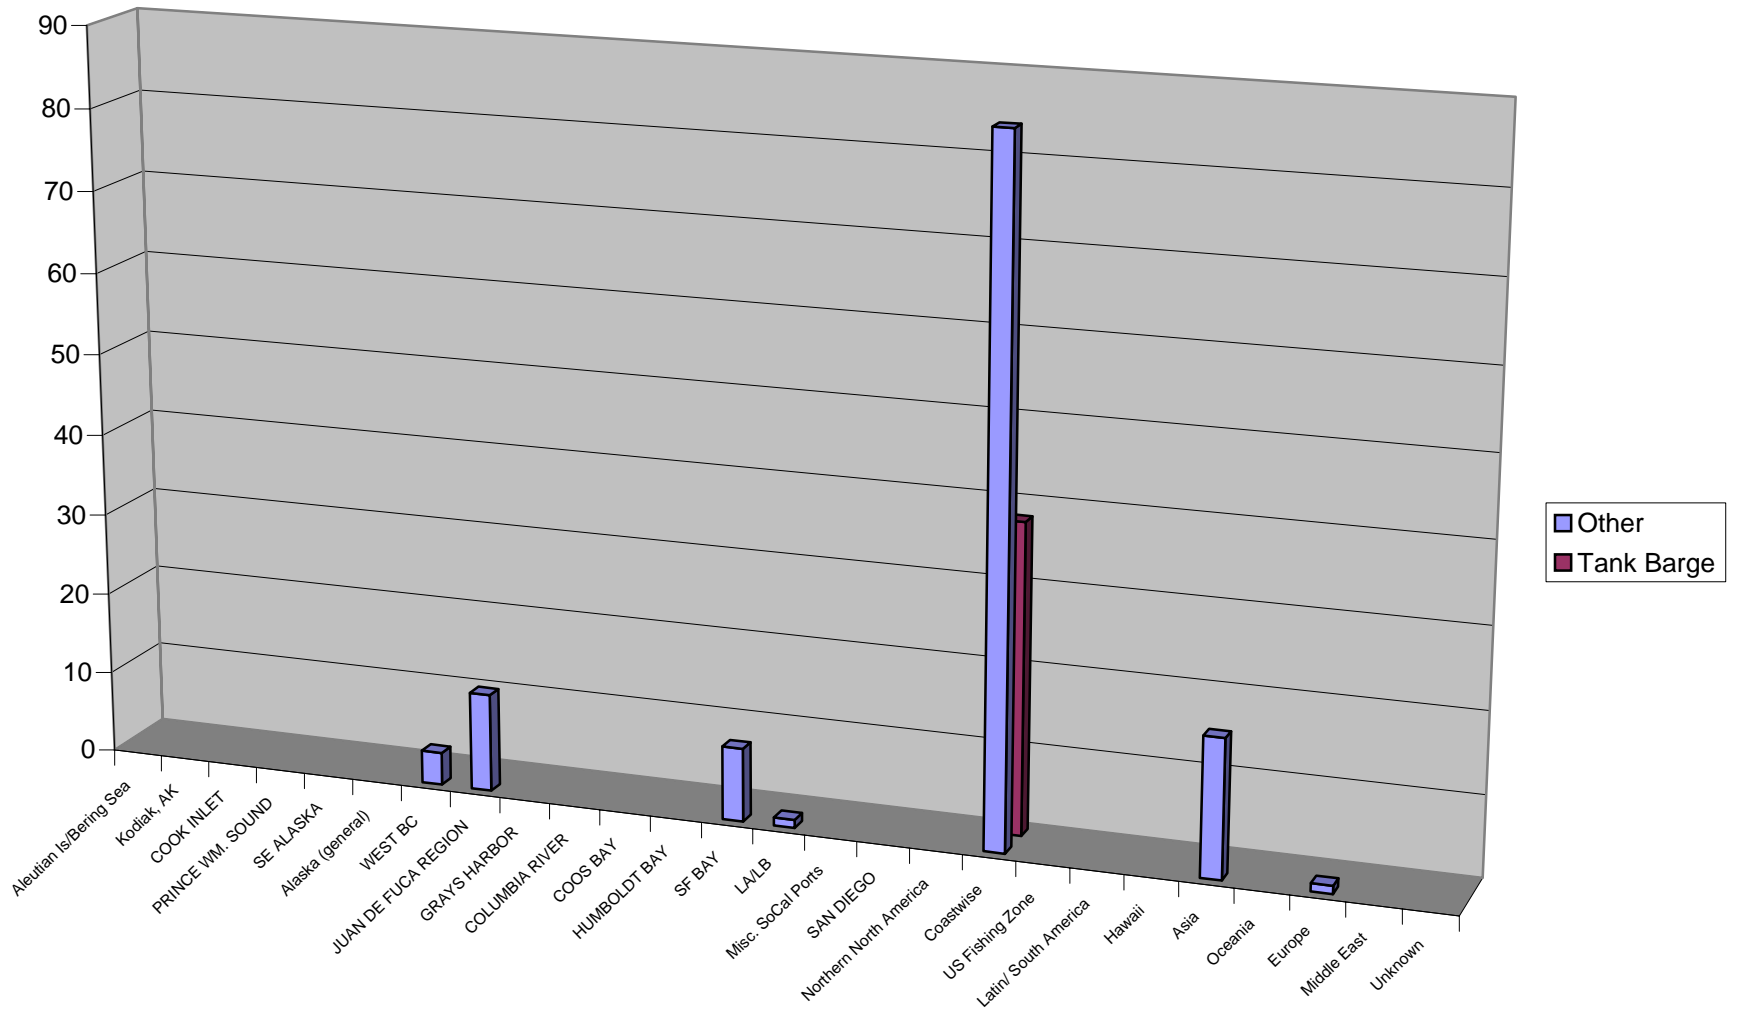

### Southeast Alaska - Arrivals by Vessel Type

West BC - Arrivals by Vessel Type

**Strait of Juan de Fuca - Arrivals by Vessel Type**

### Grays Harbor - Arrivals by Vessel Type

Columbia River - Arrivals by Vessel Type

### Coos Bay - Arrivals by Vessel Type

### Humboldt Bay - Arrivals by Vessel Type