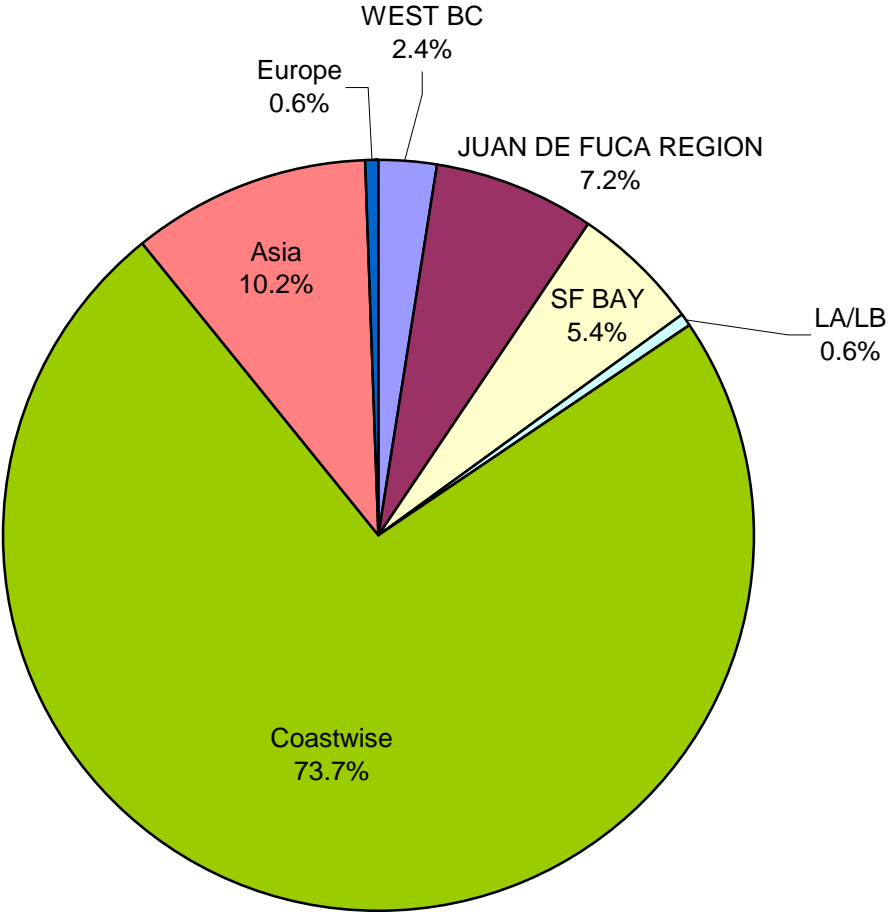

Humboldt Bay Vessel Arrivals