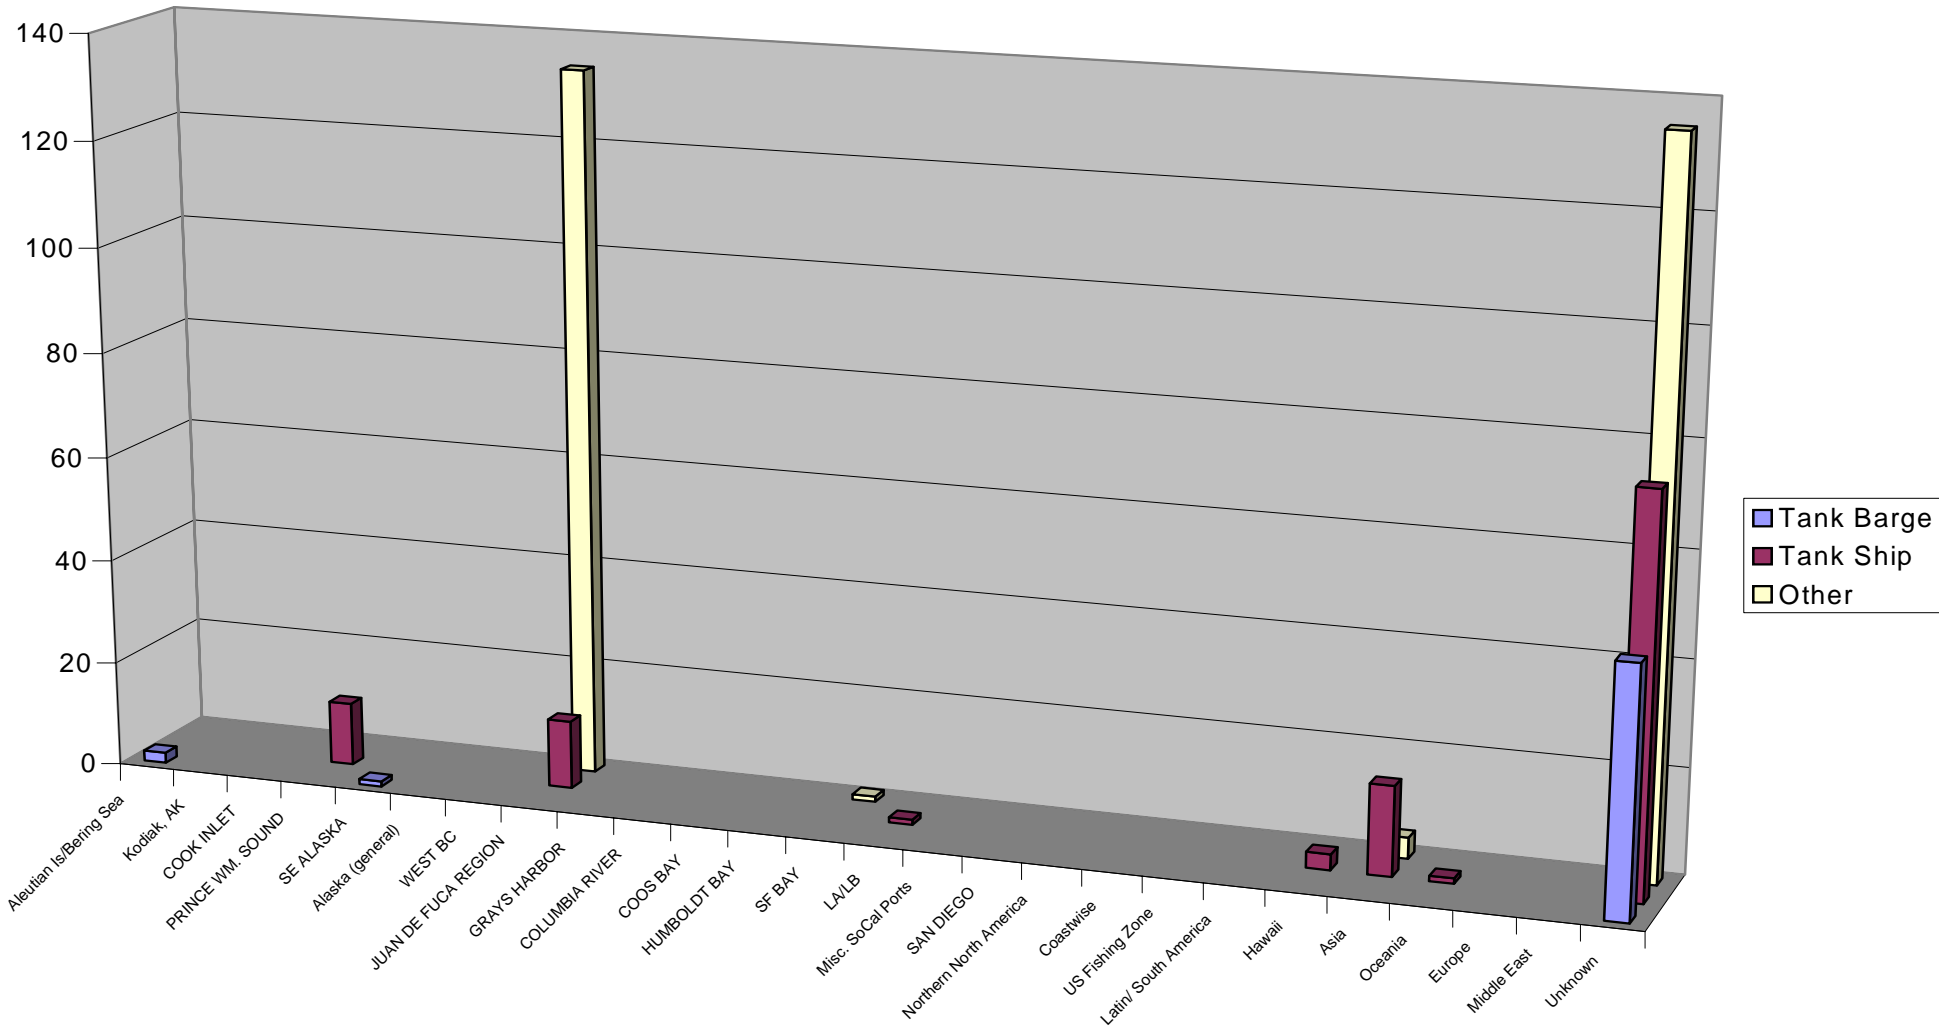

## Appendix D

Coastal Vessel Traffic Volume  
Tables, Graphs, Charts  
And Coastal Section Transit Totals

### Cook Inlet - Arrivals by Vessel Type