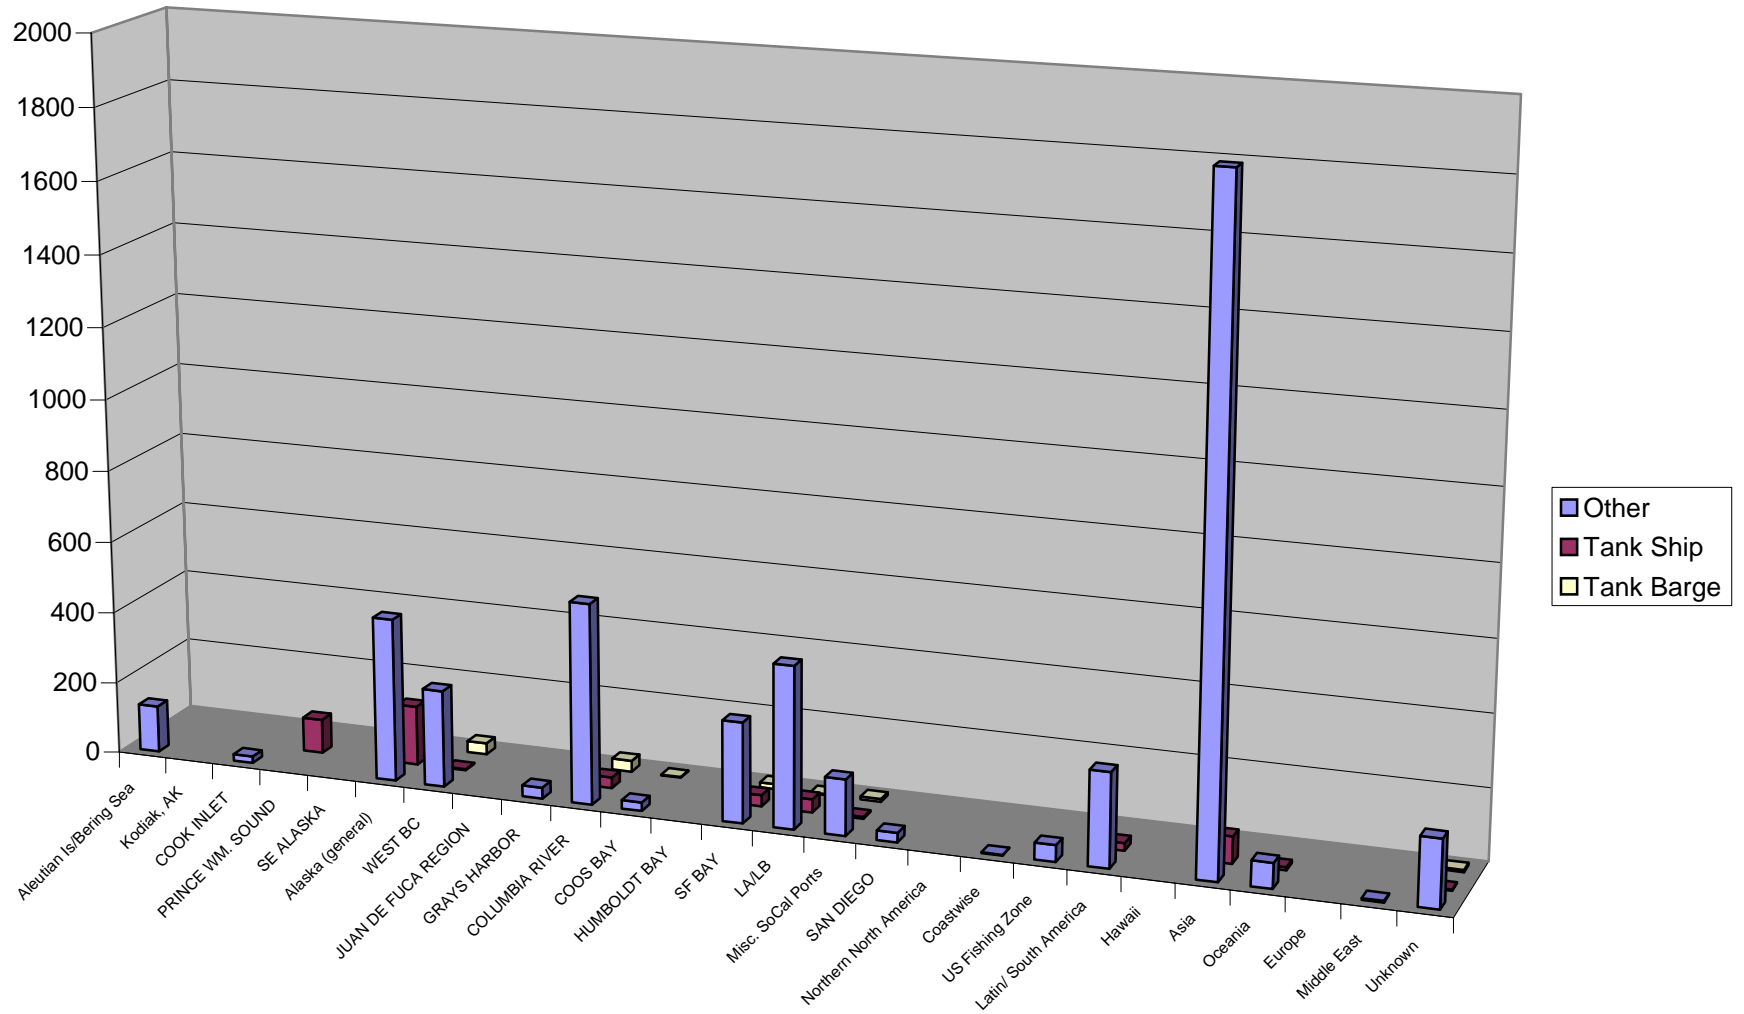

### Cook Inlet - Arrivals by Vessel Type

### Prince William Sound - Arrivals by Vessel Type

### Southeast Alaska - Arrivals by Vessel Type

West BC - Arrivals by Vessel Type

**Strait of Juan de Fuca - Arrivals by Vessel Type**