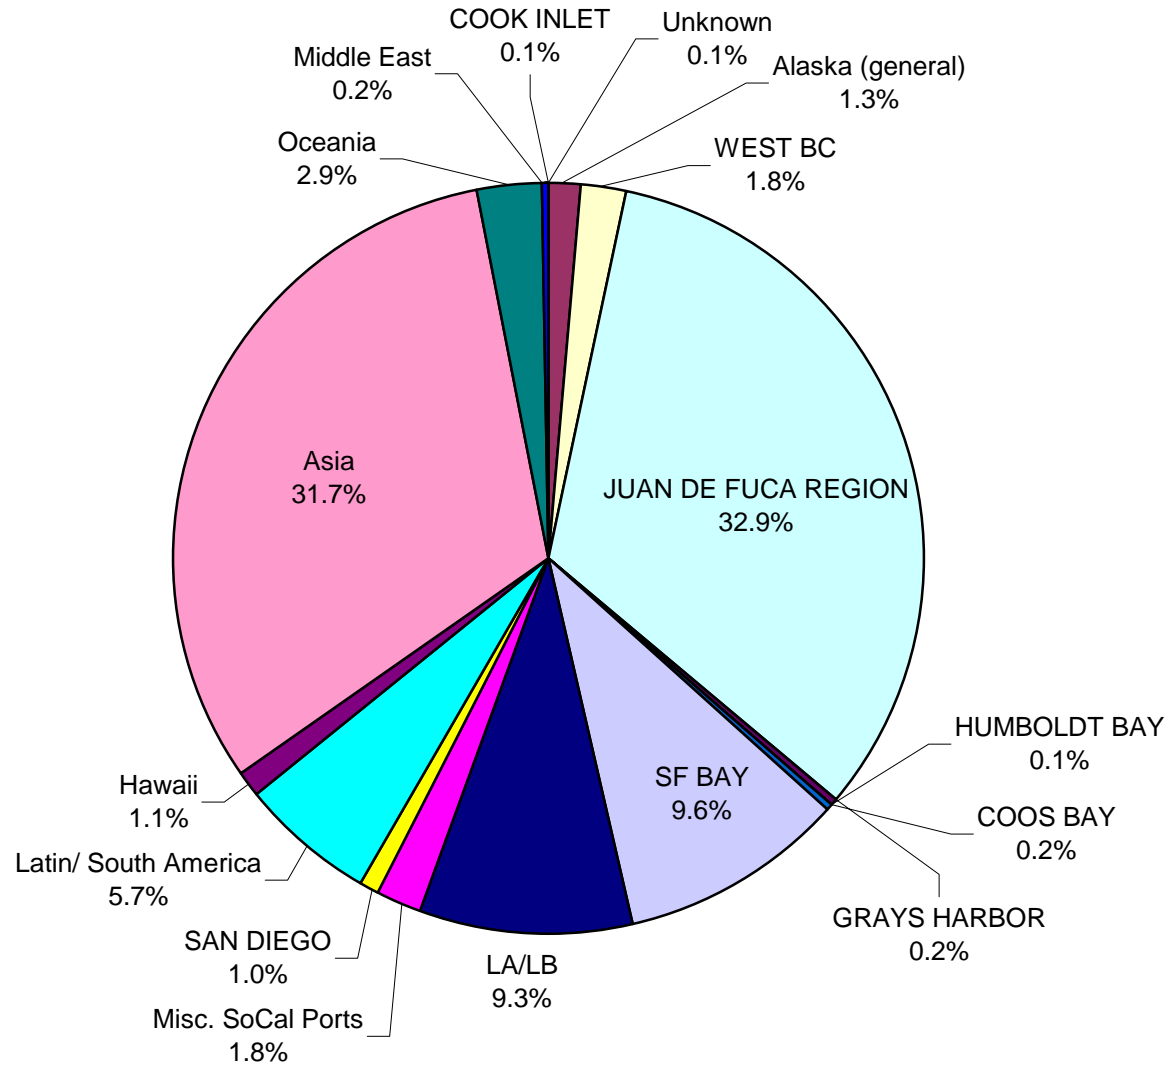

Columbia River Vessel Arrivals